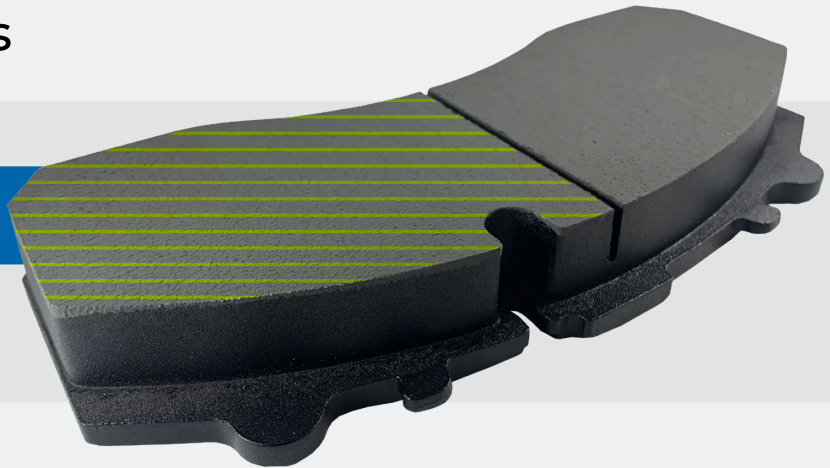

TEMAC

DISC BRAKE PADS

MADE IN EUROPE

DISC BRAKE PADS

for trucks and trailers

available in Premium Line only

ADAPTATION COATING LAYER

makes the bedding process of the pad to the disc softer

Premium Line

Premium Line brake pads are recommended to fit vehicles that operate on mountainous terrain and in heavy-duty working conditions.

Eco Line

Eco Line brake pads contain less than 5% of copper saving the environment and providing perfect braking efficiency at the same time.

PREMIUM LINE CVP T061
ECO LINE CVP T061E

WVA 29059, 29061, 29087, 29106,
29108, 29163, 29179, 29201,
29202, 29253, 29278
OE 203121400
BRAKE SYSTEM Knorr SB 7000

APPLICATION Bova, BPW, DAF, Iveco,
Kässbohrer, Knorr, MAN,
MercedesBenz, Neoplan,
Prevost, SAF, Scania,
Schmitz, SMB