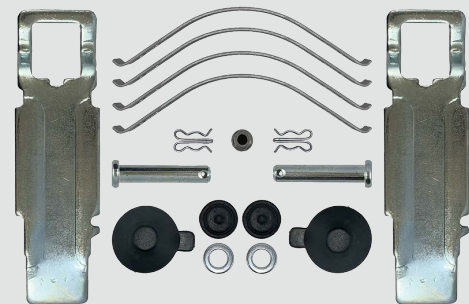

WVA 29167, 29307
OE 0509290090, 0980106360,
0980107250
BRAKE SYSTEM Knorr SN 7

APPLICATION BPW, Knorr

PREMIUM LINE CVP T174
ECO LINE CVP T174E

WVA 29174
OE 5001864363, 20526568
BRAKE SYSTEM Meritor ELSA 225-3

APPLICATION Renault Trucks, Volvo

x4

PREMIUM LINE CVP T148
ECO LINE CVP T148E

WVA 29115, 29148, 29183
OE 81508205085
BRAKE SYSTEM Knorr SB 5000

APPLICATION MAN, Mercedes-Benz

x2

x2

PREMIUM LINE CVP T175
ECO LINE CVP T175E

WVA 29175
OE 7421399915, 20568715
BRAKE SYSTEM Haldex DB22 LT

APPLICATION Gigant, SAF

x2

x2

PREMIUM LINE CVP T088
ECO LINE CVP T088E

WVA 29088, 29091, 29285
OE 1436901, 81508205023
BRAKE SYSTEM Wabco PAN 17