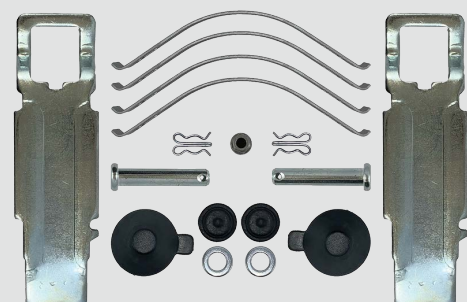

PREMIUM LINE CVP T171
ECO LINE CVP T171E

WVA 29158, 29171
OE 0044207020, 3057008500
BRAKE SYSTEM Knorr SK 7

APPLICATION BPW, Knorr, Mercedes-Benz