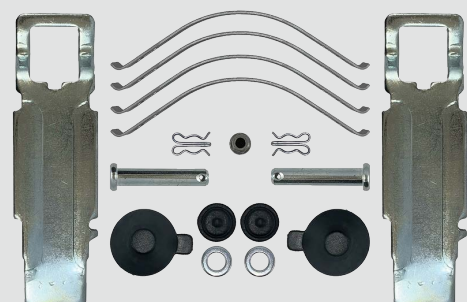

PREMIUM LINE CVP T061
ECO LINE CVP T061E

WVA 29059, 29061, 29087, 29106,
29108, 29163, 29179, 29201,
29202, 29253, 29278
OE 203121400
BRAKE SYSTEM Knorr SB 7000

APPLICATION Bova, BPW, DAF, Iveco,
Kässbohrer, Knorr, MAN,
MercedesBenz, Neoplan,
Prevost, SAF, Scania,
Schmitz, SMB

PREMIUM LINE CVP T095
ECO LINE CVP T095E

WVA 29093, 29094, 29095
OE 0004210710, 3057007800
BRAKE SYSTEM Knorr SB 6000

APPLICATION Fruehauf, Gigant, Iveco,
MAN, Mercedes-Benz, SAF

PREMIUM LINE CVP T279
ECO LINE CVP T279E

WVA 29279
OE 81508205108, 81508205112
BRAKE SYSTEM Wabco Maxx 22

APPLICATION MAN

PREMIUM LINE CVP T124
ECO LINE CVP T124E

WVA 29124
OE 15224835T400
BRAKE SYSTEM Meritor DX 195

APPLICATION RUBERY-OWEN

PREMIUM LINE CVP T167
ECO LINE CVP T167E

WVA 29167, 29307
OE 0509290090, 0980106360,
0980107250
BRAKE SYSTEM Knorr SN 7

APPLICATION BPW, Knorr

PREMIUM LINE CVP T174
ECO LINE CVP T174E

WVA 29174
OE 5001864363, 20526568
BRAKE SYSTEM Meritor ELSA 225-3