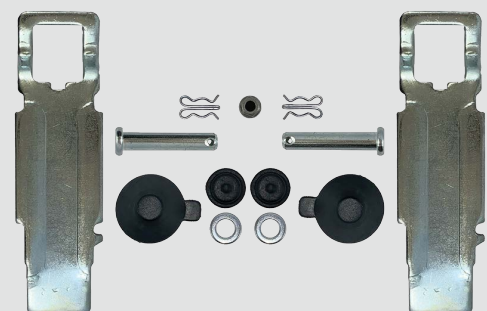

PREMIUM LINE CVP T246
ECO LINE CVP T246E

WVA 29246/29247
OE 0064201420, A0064201420
BRAKE SYSTEM Knorr SM 7

APPLICATION Mercedes-Benz