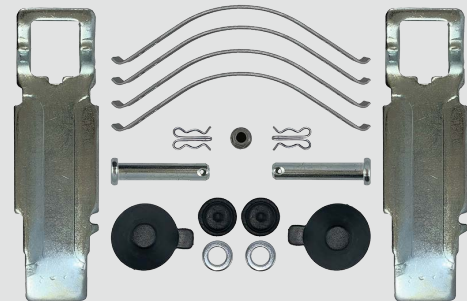

PREMIUM LINE CVP T165
ECO LINE CVP T165E

WVA 29165, 29306
OE 509290040
BRAKE SYSTEM Knorr SN 6

APPLICATION BPW, Knorr