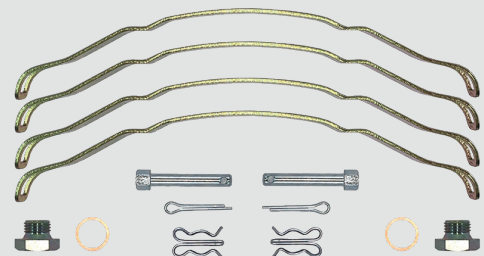

PREMIUM LINE CVP T061
ECO LINE CVP T061E

WVA 29059, 29061, 29087, 29106,
29108, 29163, 29179, 29201,
29202, 29253, 29278
OE 203121400
BRAKE SYSTEM Knorr SB 7000

APPLICATION Bova, BPW, DAF, Iveco,
Kässbohrer, Knorr, MAN,
MercedesBenz, Neoplan,
Prevost, SAF, Scania,
Schmitz, SMB

PREMIUM LINE CVP T095
ECO LINE CVP T095E

WVA 29093, 29094, 29095
OE 0004210710, 3057007800
BRAKE SYSTEM Knorr SB 6000

APPLICATION Fruehauf, Gigant, Iveco,
MAN, Mercedes-Benz, SAF

PREMIUM LINE CVP T279
ECO LINE CVP T279E

WVA 29279
OE 81508205108, 81508205112
BRAKE SYSTEM Wabco Maxx 22

APPLICATION MAN

PREMIUM LINE CVP T124
ECO LINE CVP T124E

WVA 29124
OE 15224835T400
BRAKE SYSTEM Meritor DX 195

APPLICATION RUBERY-OWEN

PREMIUM LINE CVP T167
ECO LINE CVP T167E

WVA 29167, 29307
OE 0509290090, 0980106360,
0980107250
BRAKE SYSTEM Knorr SN 7

APPLICATION BPW, Knorr

PREMIUM LINE CVP T174
ECO LINE CVP T174E

WVA 29174
OE 5001864363, 20526568
BRAKE SYSTEM Meritor ELSA 225-3